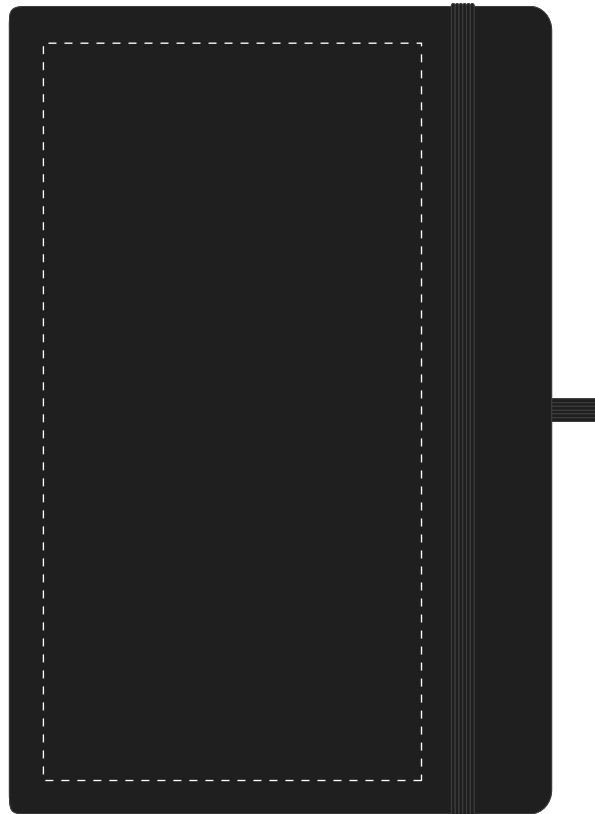

Your Ref:	Quantity:	Product Code: QS0745
Our Ref:	Version: 1	Product Colour:

PRINTING CONCERNS:**PRODUCT INFO: DUE TO THE NATURE OF THE PRODUCT THE PRINT POSITION MAY VARY BY 2 - 3 MM**

We stock this item in the following colours

PANTONE REFERENCE(S)

- Colour 1
- Colour 1
- Colour 1
- Colour 1

ARTWORK SCALE 50%

- CENTRED TO PRINT AREA
- CENTRED TO NOTEBOOK

Product Image for visualisation
- colours may vary

The dashed line is to demonstrate print area and will not appear on your printed item