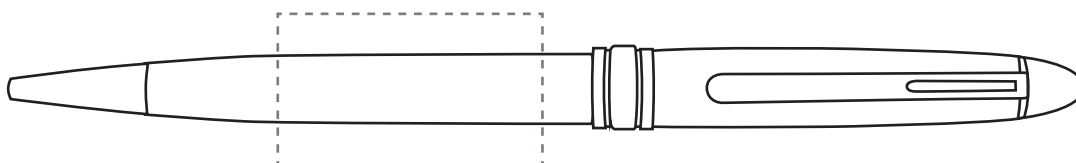

Artwork Approval

Your Ref:
Our Ref:

Quantity:
Version: 1

Product Code: TPC916301 WOOD SPRITE BALL
Product Colour:

PRODUCT NOTES:

We stock this item in the following colours

The dashed line is to demonstrate print area and will not appear on your printed item

PANTONE REFERENCE(S)

- Colour 1
- Colour 2
- Colour 3
- Colour 4

PRINTING CONCERNS:

ARTWORK SCALE 100%

ACTUAL ARTWORK SIZE:

ARTWORK SCALE 100%
Front Print Area:
35mm x 20mm

Please check the following are correct