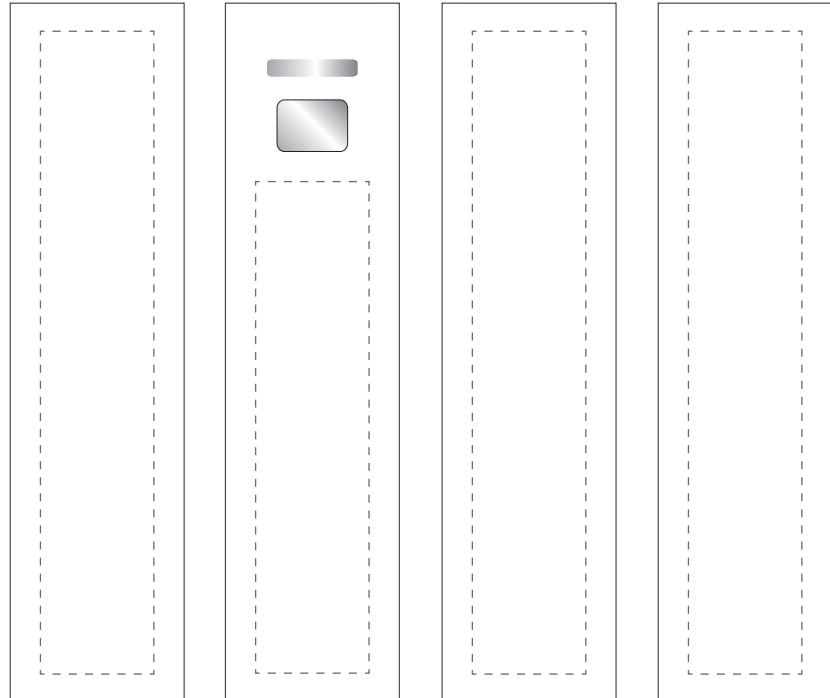

Your Ref:	Quantity:	Product Code: ZC2130
Our Ref:	Version: 1	Product Colour:

PRINTING CONCERNS:

PRODUCT INFO:

We stock this item in the following colours

PANTONE REFERENCE(S)

- Colour 1
- Colour 2
- Colour 3
- Colour 4

ARTWORK SCALE 100%

Product Image for visualisation
- colours may vary

LEFT SIDE

FRONT

RIGHT SIDE

BACK

ARTWORK SCALE 100%
Max print area: 65mm x 15mm

ARTWORK SCALE 100%
Max print area: 85mm x 15mm

The dashed line is to demonstrate print area and will not appear on your printed item

PLEASE NOTE:

- All colours including print and product are for visual purposes only and should not be regarded as the actual colour of the product and print.
- Some products may vary from batch to batch and may differ from previous orders.
- The colour and texture of a product can also have an effect on the final print colour.
- By approving this order we accept that you understand these terms.