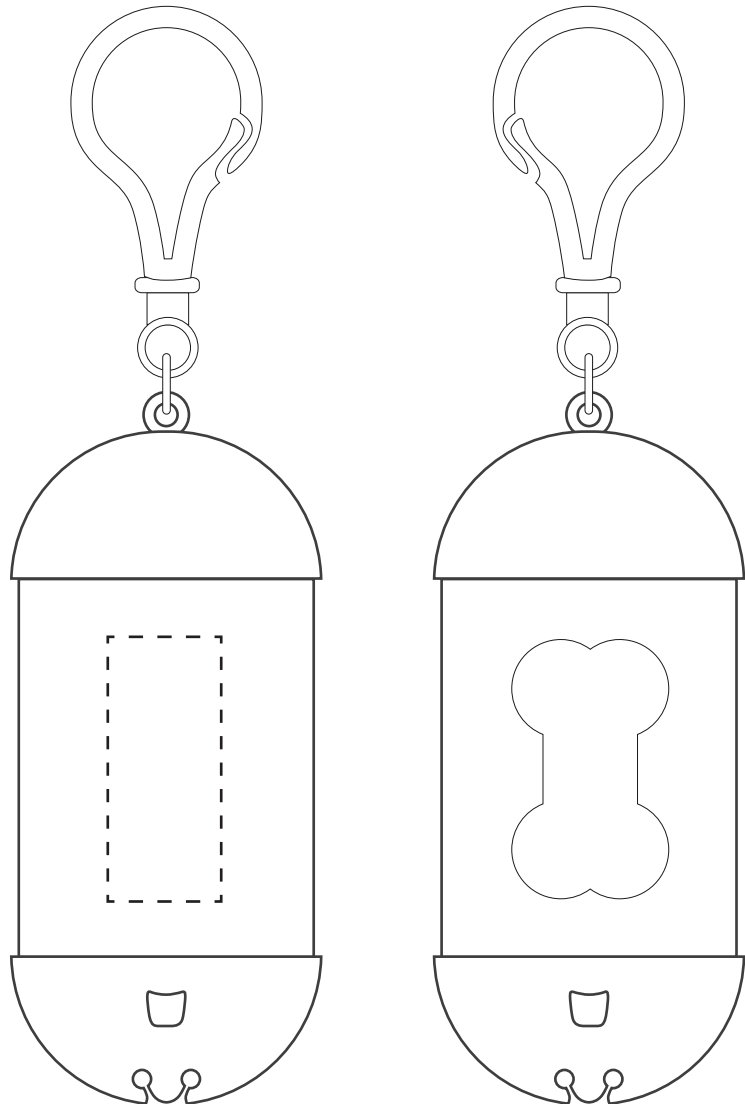

Your Ref:	Quantity:	Product Code: SS1069
Our Ref:	Version: 1	Product Colour:

**PRINTING CONCERNS:****PRODUCT INFO: DUE TO THE NATURE OF THE PRODUCT THE PRINT POSITION MAY VARY BY 2 - 3 MM**

We stock this item in the following colours

**PANTONE REFERENCE(S)**

● Colour 1

ARTWORK SCALE 100%

ARTWORK SCALE 100%  
Max print area: 15mm x 35mmProduct Image for visualisation  
- colours may vary**The dashed line is to demonstrate print area and will not appear on your printed item****PLEASE NOTE:**