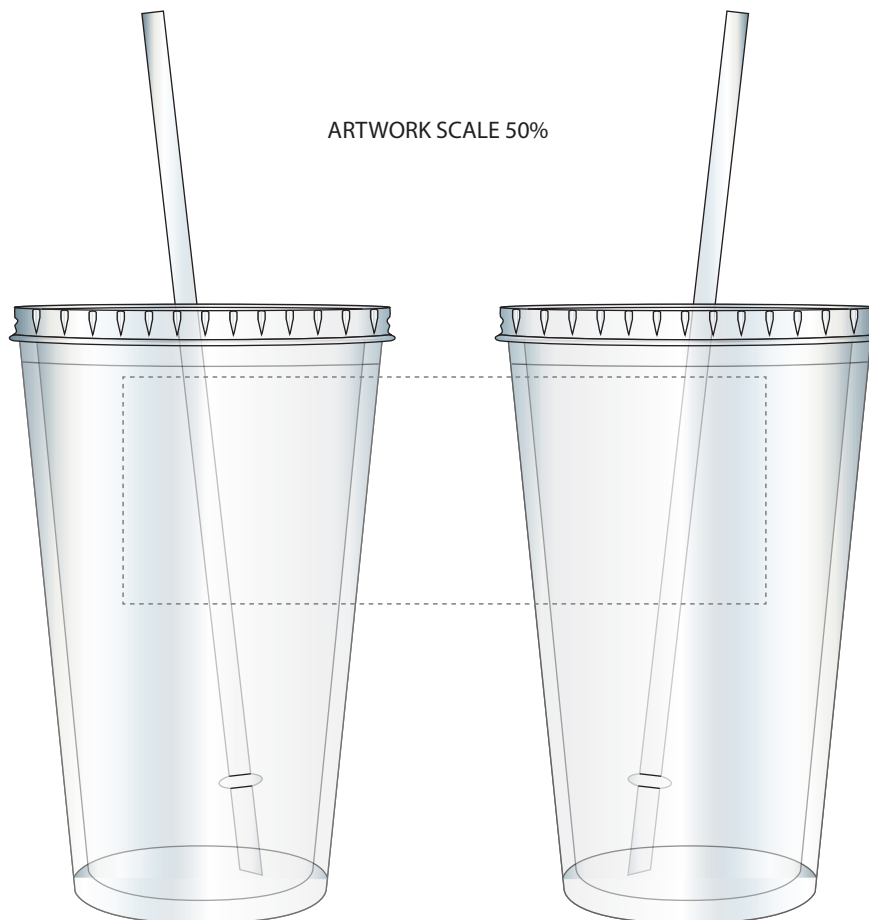

## PRODUCT NOTES:

We stock this item in the following colours

The dashed line is to demonstrate print area and will not appear on your printed item

## PANTONE REFERENCE(S)

- Colour 1
- Colour 2

ARTWORK SCALE 50%

## ACTUAL ARTWORK SIZE:

ARTWORK SCALE 100%  
Max print area: 170mm x 60mm