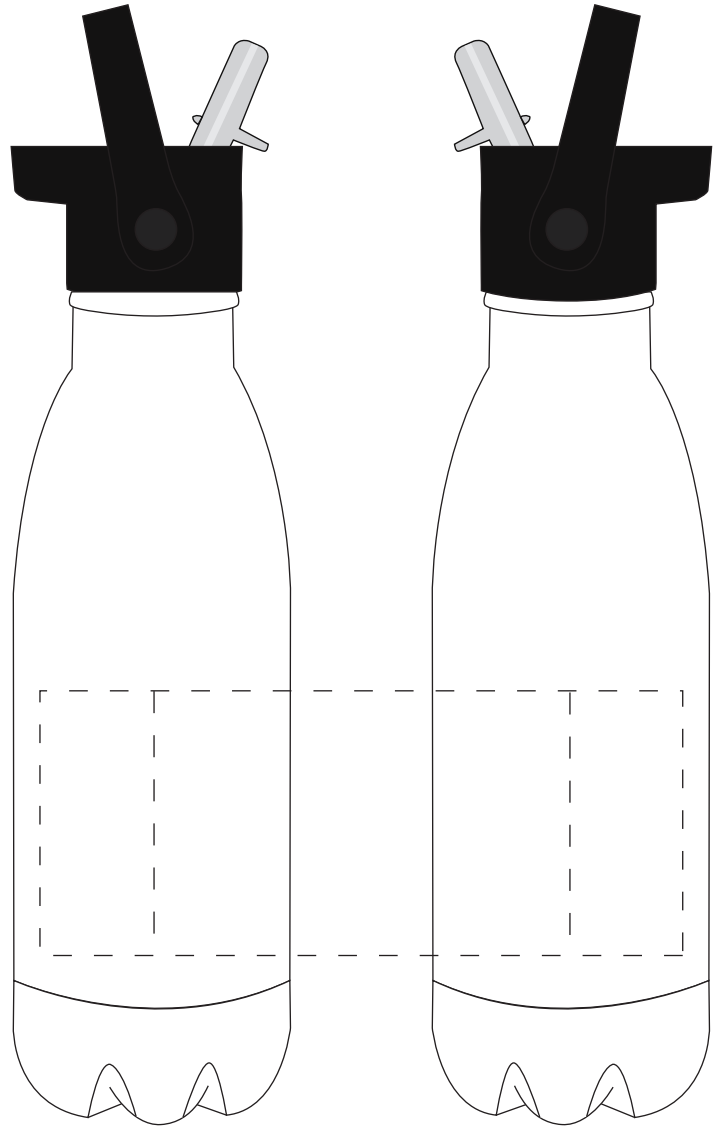

Your Ref:	Quantity:	Product Code: MG0337
Our Ref:	Version: 1	Product Colour:

**PRINTING CONCERNS:****PRODUCT INFO: LOGO MAY NOT LINE UP TO SIPPER**

- Logos will be directly opposite
- Logos will NOT be directly opposite

We stock this item in the following colours

**PANTONE REFERENCE(S)**

- Colour 1
- Colour 2

ARTWORK SCALE 50%

Product Image for visualisation  
- colours may vary

The dashed line is to demonstrate print area and will not appear on your printed item